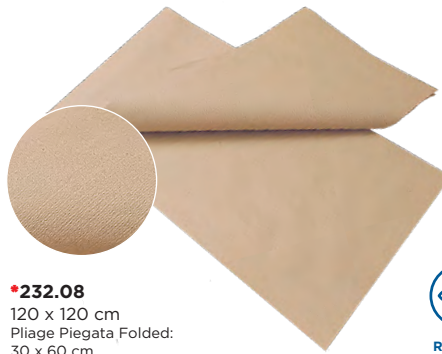

TARTAN
SERVIETTE RECYCLÉE
TOVAGLILO RECICLATO
RECYCLED NAPKIN

FEEL GREEN

Nappes Tovaglie Tablecloths

**Nappes en rouleaux
Tovaglia in rotoli
Banquet rolls**

Papier recyclé gaufré
Carta riciclata gofrata
Recycled embossed paper
48 g/m²

*107.49
1,20 x 100 m
CARTON: 4 R
PACK / MINIM: 1 R

*256.64
1,20 x 7 m
PACK: 1 R
CARTON / MINIM: 25 R

**Nappes en format
Tovaglie in formato
Tablecloths in format**

Coupées et pliées Piegata e tagliate Cut & folded

Papier recyclé gaufré
Carta riciclata gofrata
Recycled embossed paper
48 g/m²

*106.15
80 x 80 cm
Pliage Piegata Folded:
20 x 40 cm
PACK: 20 U
CARTON / MINIM: 200 U

*106.30
100 x 100 cm
Pliage Piegata Folded:
25 x 50 cm
PACK: 20 U
CARTON / MINIM: 200 U

*232.08
120 x 120 cm
Pliage Piegata Folded:
30 x 60 cm
PACK: 20 U
CARTON / MINIM: 200 U

**ROULEAUX ESSUIE-MAINS PAPIER RECYCLÉ
ROTOLI ASCIUGAMANI CARTA RICICLATA
RECYCLED PAPER HAND TOWELS**
P 454, 455

ECO-FRIENDLY

RECYCLED

PERSONNALISATION PERSONALIZZAZIONE CUSTOMISATION

Prix
Prezzi
Prices