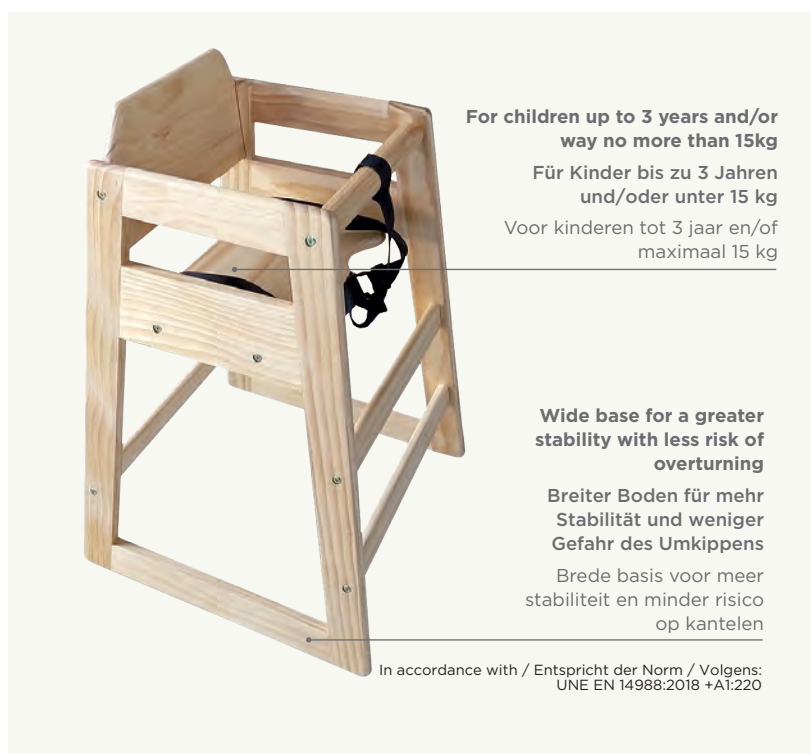

For children up to 3 years and/or
way no more than 15kg

Für Kinder bis zu 3 Jahren
und/oder unter 15 kg

Voor kinderen tot 3 jaar en/of
maximaal 15 kg

Wide base for a greater
stability with less risk of
overturning

Breiter Boden für mehr
Stabilität und weniger
Gefahr des Umkippens

Brede basis voor meer
stabiliteit en minder risico
op kantelen

In accordance with / Entspricht der Norm / Volgens:
UNE EN 14988:2018 +A1:220

Prices
Preise
Prijs