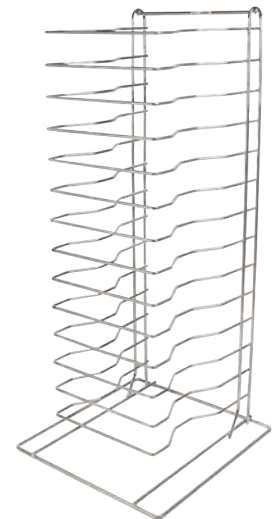

15-tier pizza rack
Pizza-Ständer 15 Ebenen
Pizza rack 15 niveaus

148.90
30,4 x 30,4 x 68 cm
Metal / Metall / Metaal
CARTON: 6 U
PACK / MINIM: 1 U