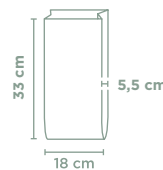

Para 1 pollo
Para 1 frango
For 1 chicken

188.30
18 + 5,5 x 33 cm
Kraft
Kraft
Kraft
45 g/m² + PP 15μ
PACK: 100 U
CARTON / MINIM: 500 U

Tratadas en su interior con polipropileno alimentario de alto brillo. Estanca. No derrama jugos. Aptas para microondas.

Tratados no seu interior com polipropileno alimentar de alto brilho. Alta estanqueidade. Evita vazamentos. Aptos para micro-ondas.

Treated on the inside with high gloss food grade polypropylene. The bags are watertight and microwavable.