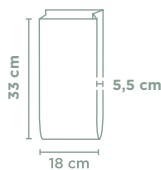

Bolsas para pollos y congelados Sacos para frangos e congelados Bags for roast chicken and frozen foods

Para 1/2 pollo
Para 1/2 frango
For 1/2 chicken

188.28
13 + 7,5 x 28 cm
Celulosa blanca
Celulose branca
White cellulose
40 g/m² + PP 20μ
PACK: 100 U
CARTON / MINIM: 1.000 U

Para 1 pollo
Para 1 frango
For 1 chicken

142.73
18 + 5,5 x 33 cm
Celulosa blanca
Celulose branca
White cellulose
45 g/m² + PP 20μ
PACK: 100 U
CARTON / MINIM: 500 U

Para 1 pollo
Para 1 frango
For 1 chicken

188.30
18 + 5,5 x 33 cm
Kraft
Kraft
Kraft
45 g/m² + PP 15μ
PACK: 100 U
CARTON / MINIM: 500 U

Tratadas en su interior con polipropileno alimentario de alto brillo. Estanca. No derrama jugos. Aptas para microondas.

Tratados no seu interior com polipropileno alimentar de alto brilho. Alta estanqueidade. Evita vazamentos. Aptos para micro-ondas.

Treated on the inside with high gloss food grade polypropylene. The bags are watertight and microwavable.

Para 1/2 pollo
Para 1/2 frango
For 1/2 chicken

*260.26
22 + 14 x 21 cm
Papel antigorduras kraft
Papel antigordura kraft
Greaseproof kraft paper
70 g/m²
CARTON / MINIM: 500 U

Para 1 pollo
Para 1 frango
For 1 chicken

*260.27
22 + 14 x 30 cm
Papel antigorduras kraft
Papel antigordura kraft
Greaseproof kraft paper
70 g/m²
CARTON / MINIM: 500 U

Usar con barquillas:
Usar com barquetas:
Use with containers:
233.06, 234.96, 234.97

PERSONALIZACIÓN PERSONALIZAÇÃO CUSTOMISATION

CAJAS AMERICANAS PARA POLLOS
CAIXAS AMERICANAS PARA FRANGOS
AMERICAN BOXES FOR ROAST CHICKEN
2.880 ml (96 oz)
P 161